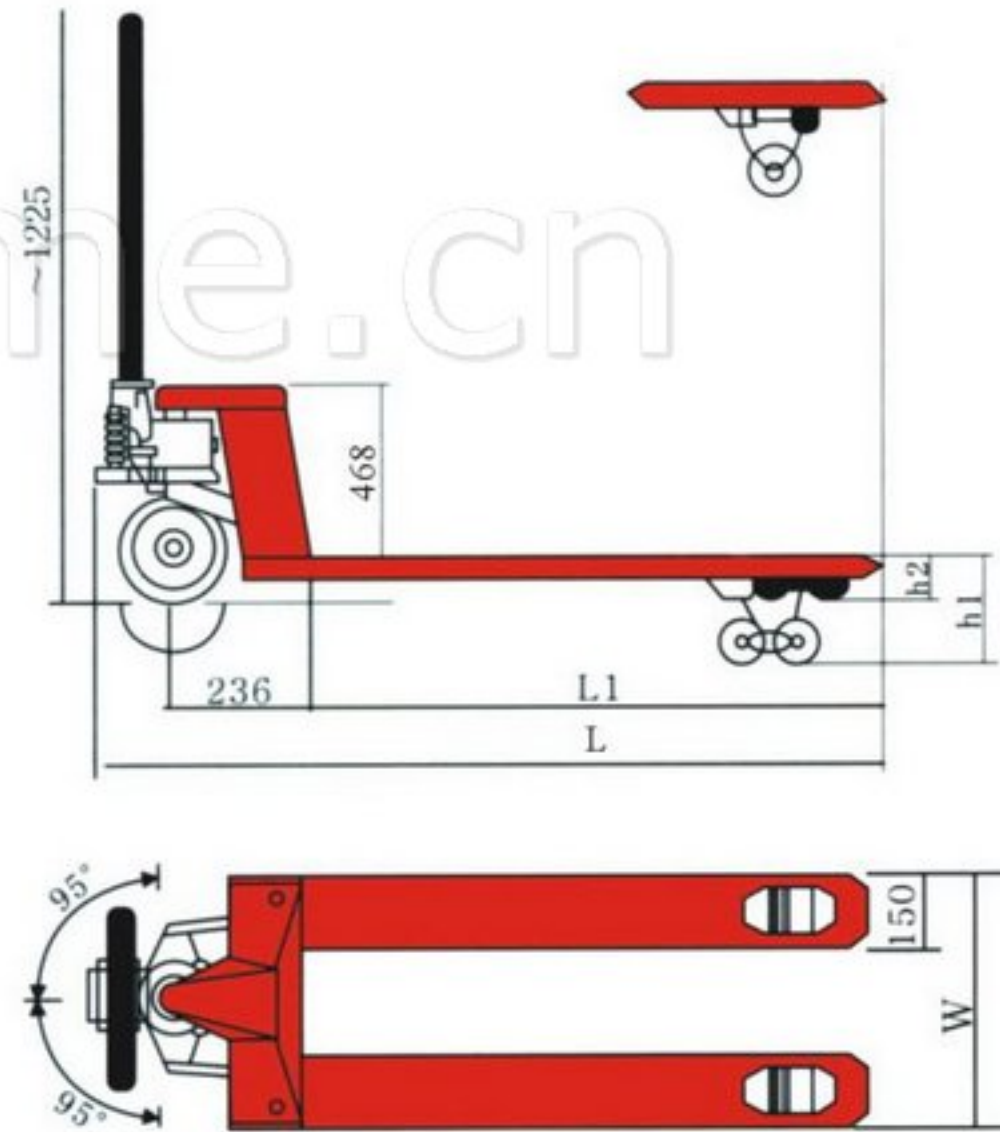

**CBYA**

Model	Unit	CBYA					
Rated capacity	Kg	1000	1500	2000	2500	3000	5000
Fork's lowered height(min.)	mm	65	75	83	100		
Fork's height(max.)	mm	175	185	195	210		
Load wheel	mm	Φ 94*64	Φ 73*94	Φ 73*68	Φ 80*68	Φ 80*94	Φ 88*106
Fork length	mm	900	1000	1150	1220	1310	
Overall width	mm	450	500	520	550	685	700
Overall length	mm	L1+450	L1+360			1685	
Format of front wheel	Kg	Single	Single/Double		Single		
Material of wheels		Nylon/Rubber/Polyurethane					
Net.weight	Kg	75-90				200	
Packing qty(20feet container)	Set	180		144			

We afford the above two handles for your choice.

Model	Unit	CBYC		
Rated capacity	kg	2000	2500	3000
Fork's height(min.)	mm	83		
Fork's height(max.)	mm	195		
Length of fork	mm	1150	1220	
Overall width	mm	550	685	
Overall length		L1+390		
Format of front wheel		Single/Double		
Material of the front wheel/loaded wheel		Nylon/Rubber/Polyurethane		
Net. weight	kg	80 - 90		
Packing qty(20 feet container)	Set	180	144	