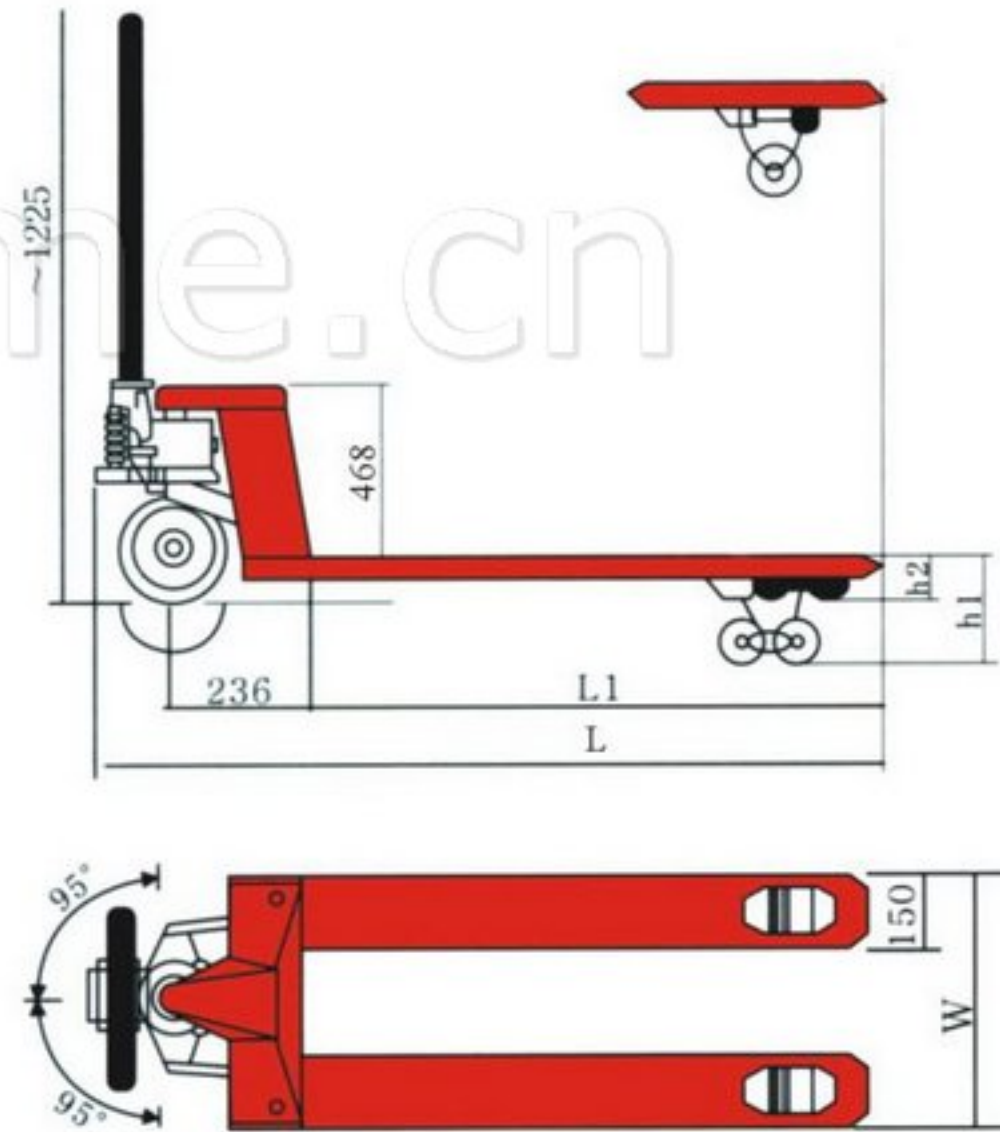

CBYA

Model	Unit	CBYA					
Rated capacity	Kg	1000	1500	2000	2500	3000	5000
Fork's lowered height(min.)	mm	65	75	83	100		
Fork's height(max.)	mm	175	185	195	210		
Load wheel	mm	Φ 94*64	Φ 73*94	Φ 73*68	Φ 80*68	Φ 80*94	Φ 88*106
Fork length	mm	900	1000	1150	1220	1310	
Overall width	mm	450	500	520	550	685	700
Overall length	mm	L1+450	L1+360			1685	
Format of front wheel	Kg	Single	Single/Double		Single		
Material of wheels		Nylon/Rubber/Polyurethane					
Net.weight	Kg	75-90				200	
Packing qty(20feet container)	Set	180		144			

We afford the above two handles for your choice.

Model	Unit	CBYC		
Rated capacity	kg	2000	2500	3000
Fork's height(min.)	mm	83		
Fork's height(max.)	mm	195		
Length of fork	mm	1150	1220	
Overall width	mm	550	685	
Overall length		L1+390		
Format of front wheel		Single/Double		
Material of the front wheel/loaded wheel		Nylon/Rubber/Polyurethane		
Net. weight	kg	80 - 90		
Packing qty(20 feet container)	Set	180	144	