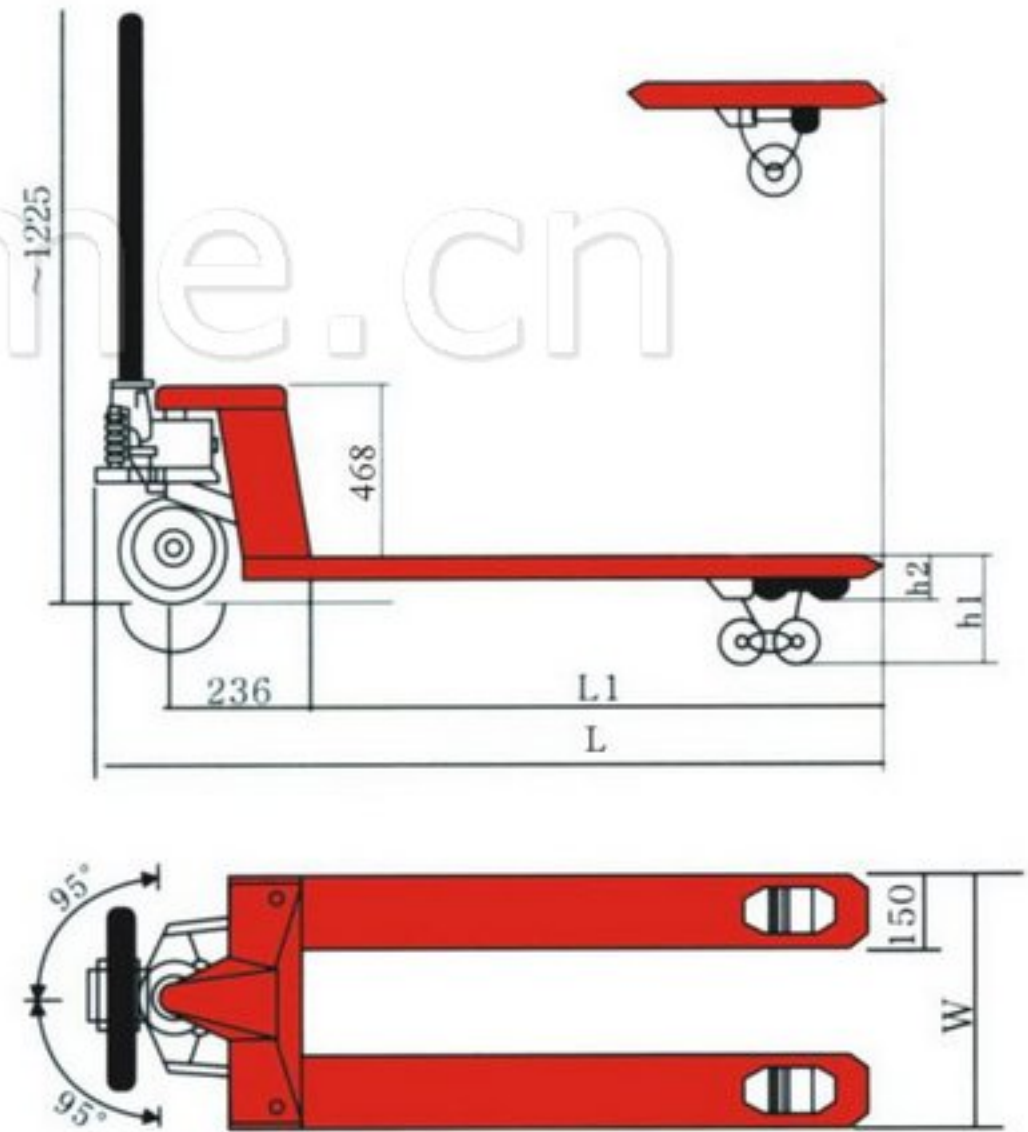

CBYA

Model	Unit	CBYA					
Rated capacity	Kg	1000	1500	2000	2500	3000	5000
Fork's lowered height(min.)	mm	65	75	83			100
Fork's height(max.)	mm	175	185	195			210
Load wheel	mm	Φ 94*64	Φ 73*94	Φ 73*68	Φ 80*68	Φ 80*94	Φ 88*106
Fork length	mm	900	1000	1150	1220		1310
Overall width	mm	450	500	520	550	685	700
Overall length	mm	L1+450				L1+360	1685
Format of front wheel	Kg	Single				Single/Double	Single
Material of wheels		Nylon/Rubber/Polyurethane					
Net.weight	Kg					75-90	200
Packing qty(20feet container)	Set					180	144

We afford the above two handles for your choice.

Model	Unit	CBYC		
Rated capacity	kg	2000	2500	3000
Fork's height(min.)	mm	83		
Fork's height(max.)	mm	195		
Length of fork	mm	1150	1220	
Overall width	mm	550	685	
Overall length		L1+390		
Format of front wheel		Single/Double		
Material of the front wheel/loaded wheel		Nylon/Rubber/Polyurethane		
Net. weight	kg	80 - 90		
Packing qty(20 feet container)	Set	180	144	