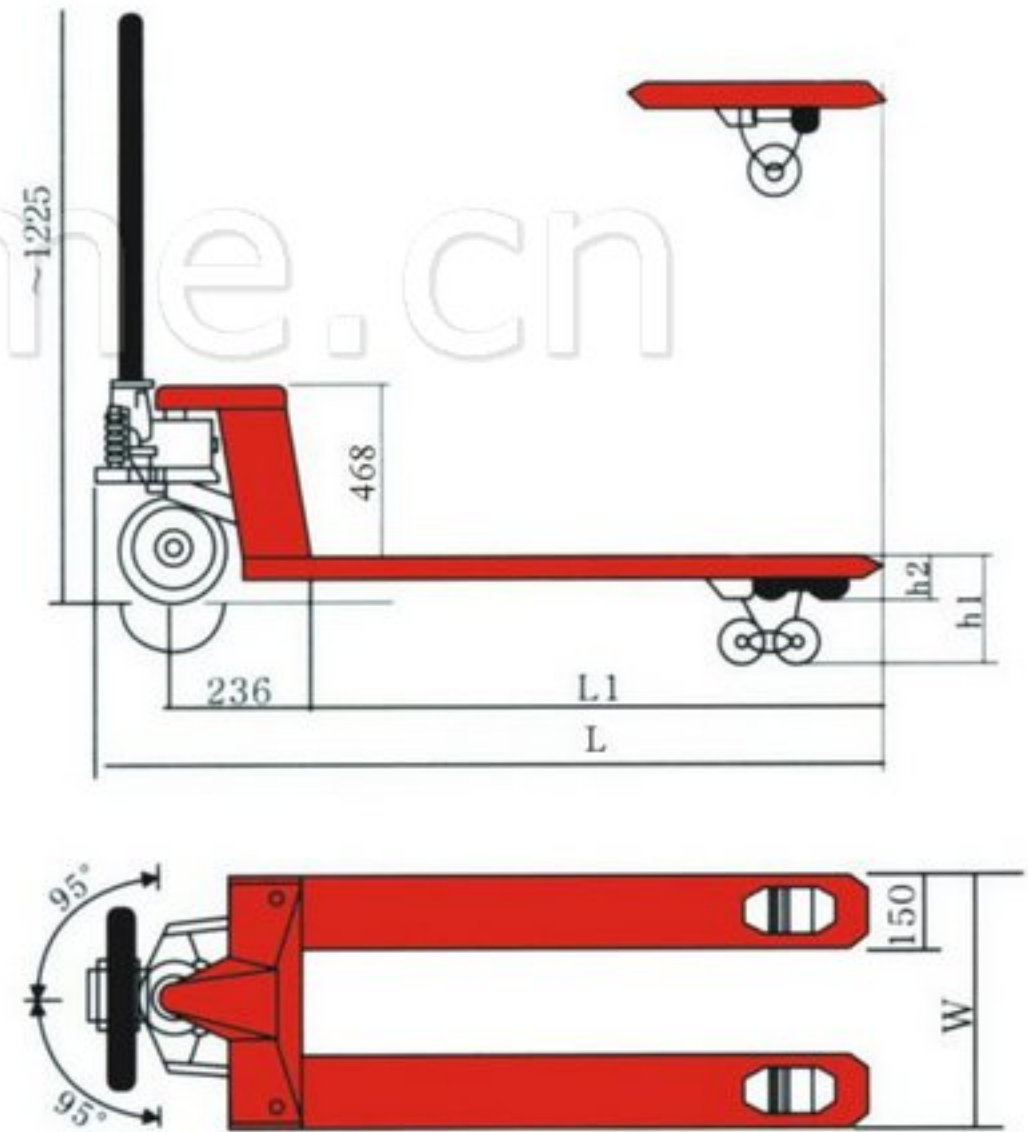

**CBYA**

Model	Unit	CBYA					
Rated capacity	Kg	1000	1500	2000	2500	3000	5000
Fork's lowered height(min.)	mm	65	75	83	100		
Fork's height(max.)	mm	175	185	195	210		
Load wheel	mm	Φ 94*64	Φ 73*94	Φ 73*68	Φ 80*68	Φ 80*94	Φ 88*106
Fork length	mm	900	1000	1150	1220	1310	
Overall width	mm	450	500	520	550	685	700
Overall length	mm	L1+450	L1+360			1685	
Format of front wheel	Kg	Single	Single/Double		Single		
Material of wheels		Nylon/Rubber/Polyurethane					
Net.weight	Kg	75-90				200	
Packing qty(20feet container)	Set	180		144			

We afford the above two handles for your choice.

Model	Unit	CBYC		
Rated capacity	kg	2000	2500	3000
Fork's height(min.)	mm	83		
Fork's height(max.)	mm	195		
Length of fork	mm	1150	1220	
Overall width	mm	550	685	
Overall length		L1+390		
Format of front wheel		Single/Double		
Material of the front wheel/loaded wheel		Nylon/Rubber/Polyurethane		
Net. weight	kg	80 - 90		
Packing qty(20 feet container)	Set	180	144	