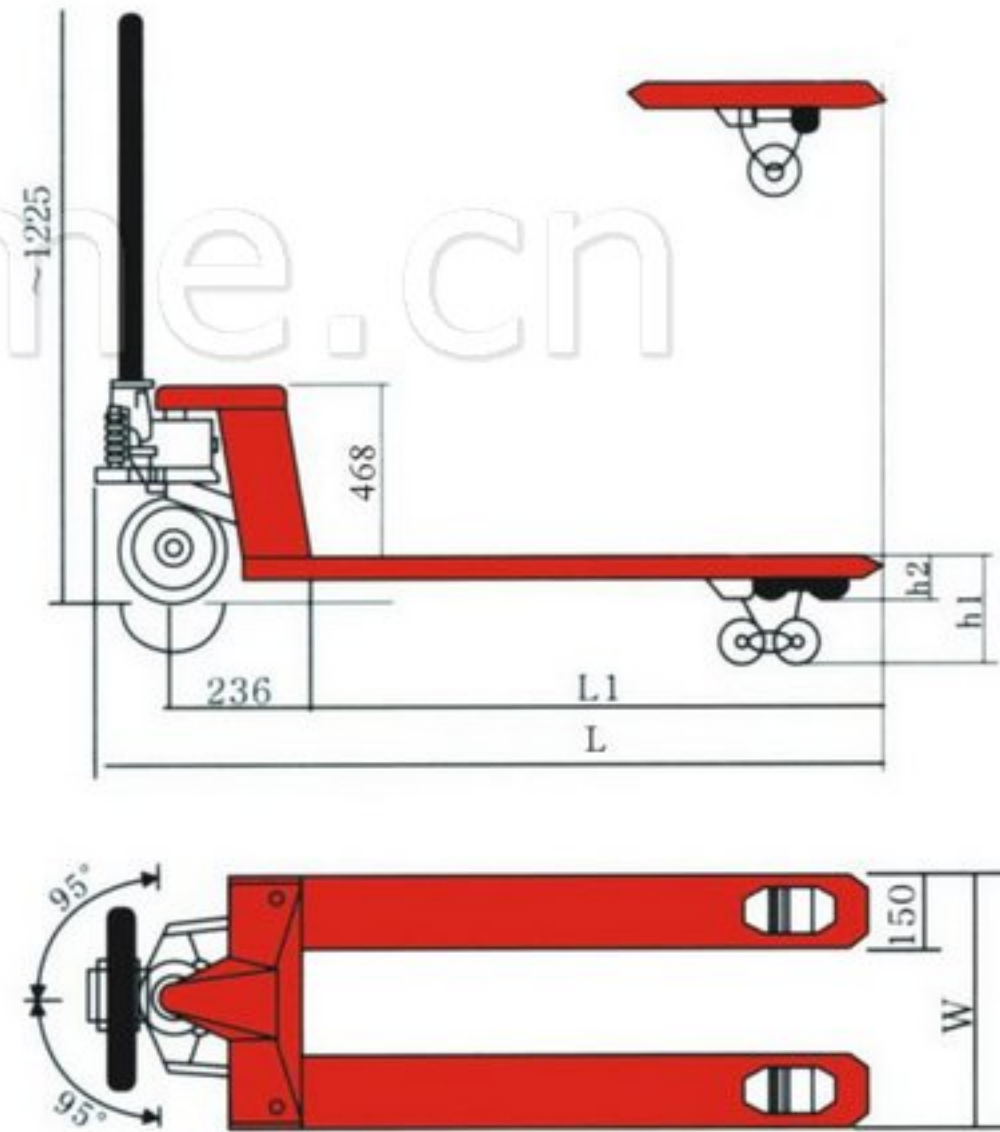

CBYA

| Model | Unit | CBYA | | | | | |
|-------------------------------|------|---------------------------|---------|---------|---------|---------------|----------|
| Rated capacity | Kg | 1000 | 1500 | 2000 | 2500 | 3000 | 5000 |
| Fork's lowered height(min.) | mm | 65 | 75 | 83 | | | 100 |
| Fork's height(max.) | mm | 175 | 185 | 195 | | | 210 |
| Load wheel | mm | Φ 94*64 | Φ 73*94 | Φ 73*68 | Φ 80*68 | Φ 80*94 | Φ 88*106 |
| Fork length | mm | 900 | 1000 | 1150 | 1220 | | 1310 |
| Overall width | mm | 450 | 500 | 520 | 550 | 685 | 700 |
| Overall length | mm | L1+450 | | | | L1+360 | 1685 |
| Format of front wheel | Kg | Single | | | | Single/Double | Single |
| Material of wheels | | Nylon/Rubber/Polyurethane | | | | | |
| Net.weight | Kg | | | | | 75-90 | 200 |
| Packing qty(20feet container) | Set | | | | | 180 | 144 |

We afford the above two handles for your choice.

| Model | Unit | CBYC | | |
|--|------|---------------------------|------|------|
| Rated capacity | kg | 2000 | 2500 | 3000 |
| Fork's height(min.) | mm | 83 | | |
| Fork's height(max.) | mm | 195 | | |
| Length of fork | mm | 1150 | 1220 | |
| Overall width | mm | 550 | 685 | |
| Overall length | | L1+390 | | |
| Format of front wheel | | Single/Double | | |
| Material of the front wheel/loaded wheel | | Nylon/Rubber/Polyurethane | | |
| Net. weight | kg | 80 - 90 | | |
| Packing qty(20 feet container) | Set | 180 | 144 | |